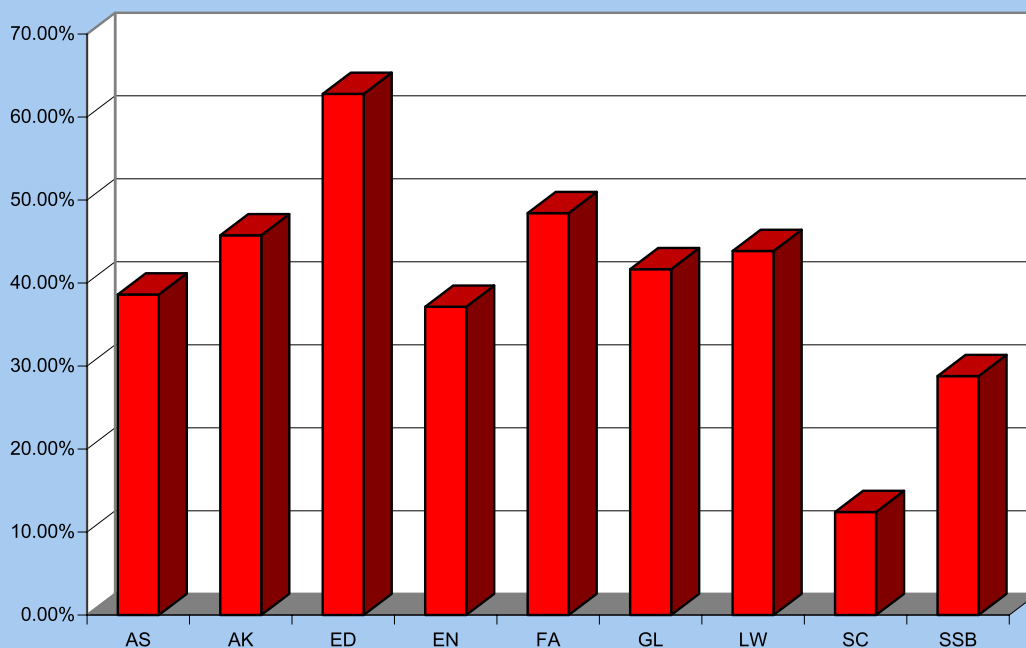

YORK UNIVERSITY - UNIVERSITÉ YORK

Full Time Faculty Distribution By Gender -- October 1, 2001

Faculty	Male		Female		Total		Grand Total
	Ten/Prob	C.L.	Ten/Prob	C.L.	Ten/Prob	C.L.	
Arts	313	16	190	17	503	33	536
Atkinson	77	6	63	7	140	13	153
Education	15	1	26	1	41	2	43
Environmental Studies	20	2	13	0	33	2	35
Fine Arts	47	2	39	7	86	9	95
Glendon	47	2	34	1	81	3	84
Osgoode	28	4	22	3	50	7	57
Pure and Applied Science	127	0	17	1	144	1	145
Schulich School of Business	47	0	19	0	66	0	66
Total	721	33	423	37	1,144	70	1,214

Percentage of Female F/T Faculty as of October 1, 2001

Contractually Limited Faculty are full-time faculty with contracts of defined term